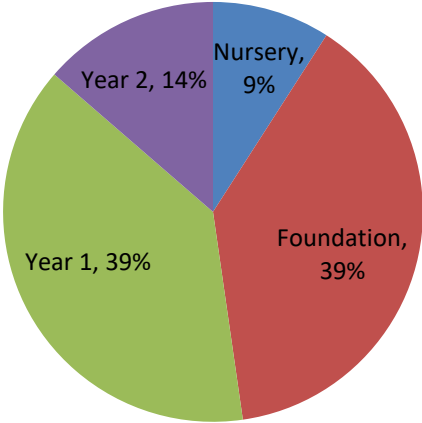

Kind Regards.

Rachael Parkin
Chair of Governors